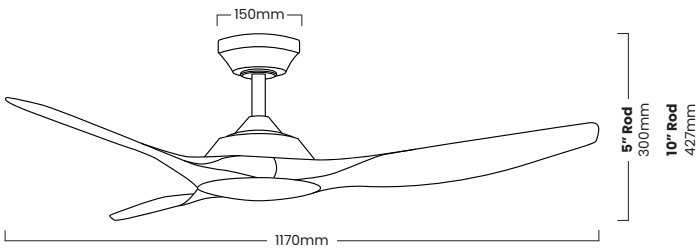

Smart Motor
Control via WIFI and phone

1170mm (46") DC Ceiling Fan 3 ABS Blades

Warranty*
(3 years in home)

**Summer/
Winter
Reverse**

Airflow
14,940 m³/h

**Dimmable
with light kit**

**6 Speed
Remote**

Night Mode

Product Specifications

Name	Velocity
Model Numbers	VELI17WH-SMT VELI17BK-SMT VELI17WO-SMT VELI17TK-SMT
Control	Summer/Winter Time 1H/2H/8H Dimming function (if light kit added)
Motor	DC
Power Wattage	42W
Voltage	220-240 50Hz
Materials / Blade	ABS
Number of Blades	3
Blade Pitch	16°
Sloped/Raked Ceiling	11°
Rods	5" & 10"
Max Airflow	14,940 m ³ /h
Speed	6 Speeds - 106 to 220RPM